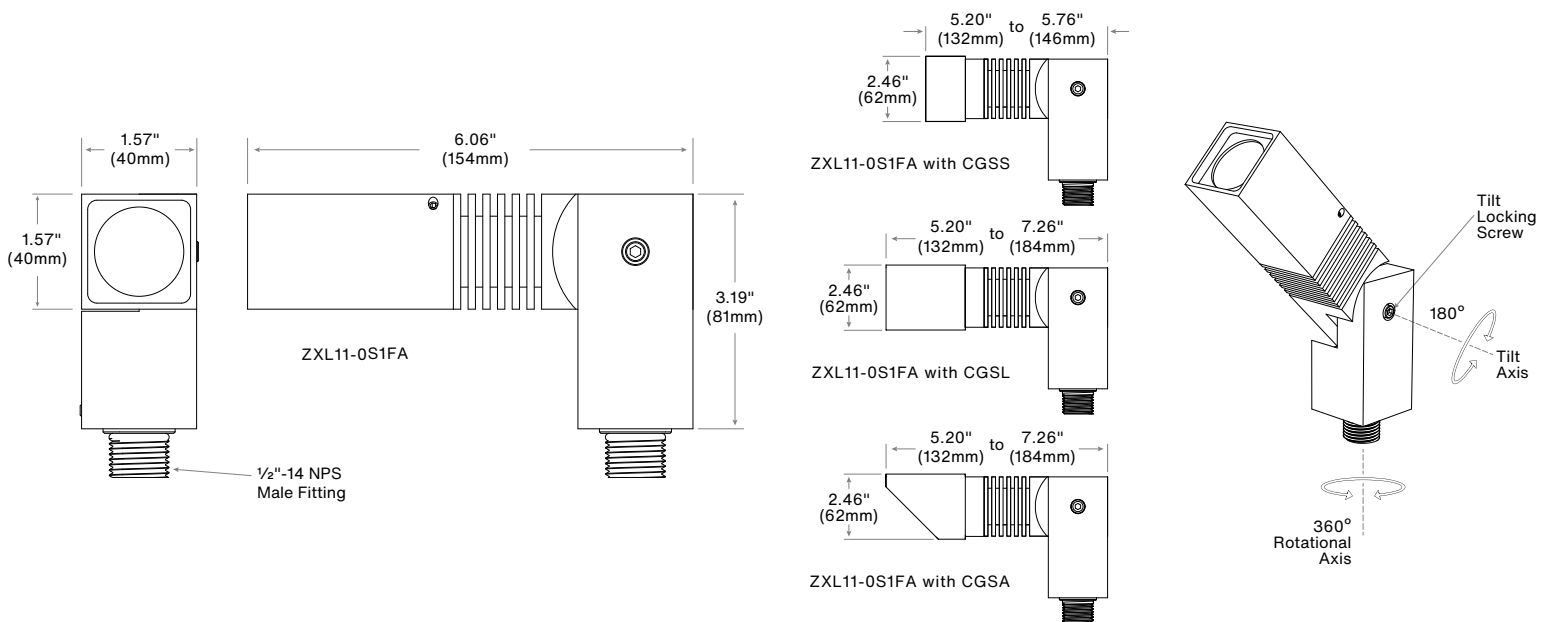

PRODUCT DRAWINGS

ZXL11-0S1SA
Standard

ZXL11-0S1FA
Finned

ZXL11-0S1S

ZXL11-0S1F

OPTIONS & ACCESSORIES

OPTIONAL GLARE SHIELD

For use with Square Hood,
fastened with Set Screw

GSA
(angle)

GSL
(long)

GSS
(short)

MOUNTING ACCESSORIES

Canopy Mount:

Fixture On CM3

CM2

CM1