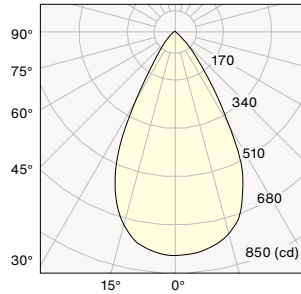

EL

ET

Sign Light Arm: Please reference the Sign & Pole Mounting section in [Accessories](#) on our website.

Notes:

PHOTOMETRY & ENERGY DATA

ZXL11 Square (Narrow)

Input Power	8.1W
Color Temperature (CCT)	3000K
Color Rendering Index (Ra)	80
Beam Angle	28.7°
Max. Candlepower	1964cd
Delivered Lumens	636lm
Efficacy	78lm/W

Polar Graph - Intensity

Cone of Light - Illuminance

Center Beam (fc)	Beam Diameter	Distance
491	1.0'	2.0'
123	2.0'	4.0'
55	3.0'	6.0'
31	4.0'	8.0'
20	5.0'	10.0'

1/2 Beam Angle: 28.7°

ZXL11 Square (Medium)

Input Power	8.1W
Color Temperature (CCT)	3000K
Color Rendering Index (Ra)	80
Beam Angle	39.2°
Max. Candlepower	1383cd
Delivered Lumens	632lm
Efficacy	78lm/W

Polar Graph - Intensity

Cone of Light - Illuminance

Center Beam (fc)	Beam Diameter	Distance
346	1.4'	2.0'
86	2.9'	4.0'
38	4.3'	6.0'
22	5.7'	8.0'
14	7.1'	10.0'

1/2 Beam Angle: 39.2°

ZXL11 Square (Wide)

Input Power	8.1W
Color Temperature (CCT)	3000K
Color Rendering Index (Ra)	80
Beam Angle	56.9°
Max. Candlepower	811cd
Delivered Lumens	675lm
Efficacy	83lm/W

Polar Graph - Intensity

Cone of Light - Illuminance

Center Beam (fc)	Beam Diameter	Distance
203	2.2'	2.0'
135	4.3'	4.0'
23	6.5'	6.0'
13	8.7'	8.0'
8	10.8'	10.0'

1/2 Beam Angle: 56.9°

WATTAGE MULTIPLIER

Wattage	Multiplier
5 Watt	0.67
7 Watt	1.00