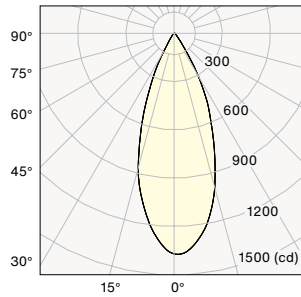

EL

ET

Sign Light Arm: Please reference the Sign & Pole Mounting section in [Accessories](#) on our website.

Notes:

PHOTOMETRY & ENERGY DATA

ZXL11 Square (Narrow)

Input Power	8.1W
Color Temperature (CCT)	3000K
Color Rendering Index (Ra)	80
Beam Angle	28.7°
Max. Candlepower	1964cd
Delivered Lumens	636lm
Efficacy	78lm/W

Polar Graph - Intensity

Cone of Light - Illuminance

Center Beam (fc)	Beam Diameter	Distance
491	1.0'	2.0'
123	2.0'	4.0'
55	3.0'	6.0'
31	4.0'	8.0'
20	5.0'	10.0'

1/2 Beam Angle: 28.7°

ZXL11 Square (Medium)

Input Power	8.1W
Color Temperature (CCT)	3000K
Color Rendering Index (Ra)	80
Beam Angle	39.2°
Max. Candlepower	1383cd
Delivered Lumens	632lm
Efficacy	78lm/W

Polar Graph - Intensity

Cone of Light - Illuminance

Center Beam (fc)	Beam Diameter	Distance
346	1.4'	2.0'
86	2.9'	4.0'
38	4.3'	6.0'
22	5.7'	8.0'
14	7.1'	10.0'

1/2 Beam Angle: 39.2°

ZXL11 Square (Wide)

Input Power	8.1W
Color Temperature (CCT)	3000K
Color Rendering Index (Ra)	80
Beam Angle	56.9°
Max. Candlepower	811cd
Delivered Lumens	675lm
Efficacy	83lm/W

Polar Graph - Intensity

Cone of Light - Illuminance

Center Beam (fc)	Beam Diameter	Distance
203	2.2'	2.0'
135	4.3'	4.0'
23	6.5'	6.0'
13	8.7'	8.0'
8	10.8'	10.0'

1/2 Beam Angle: 56.9°

WATTAGE MULTIPLIER

Wattage	Multiplier
5 Watt	0.67
7 Watt	1.00