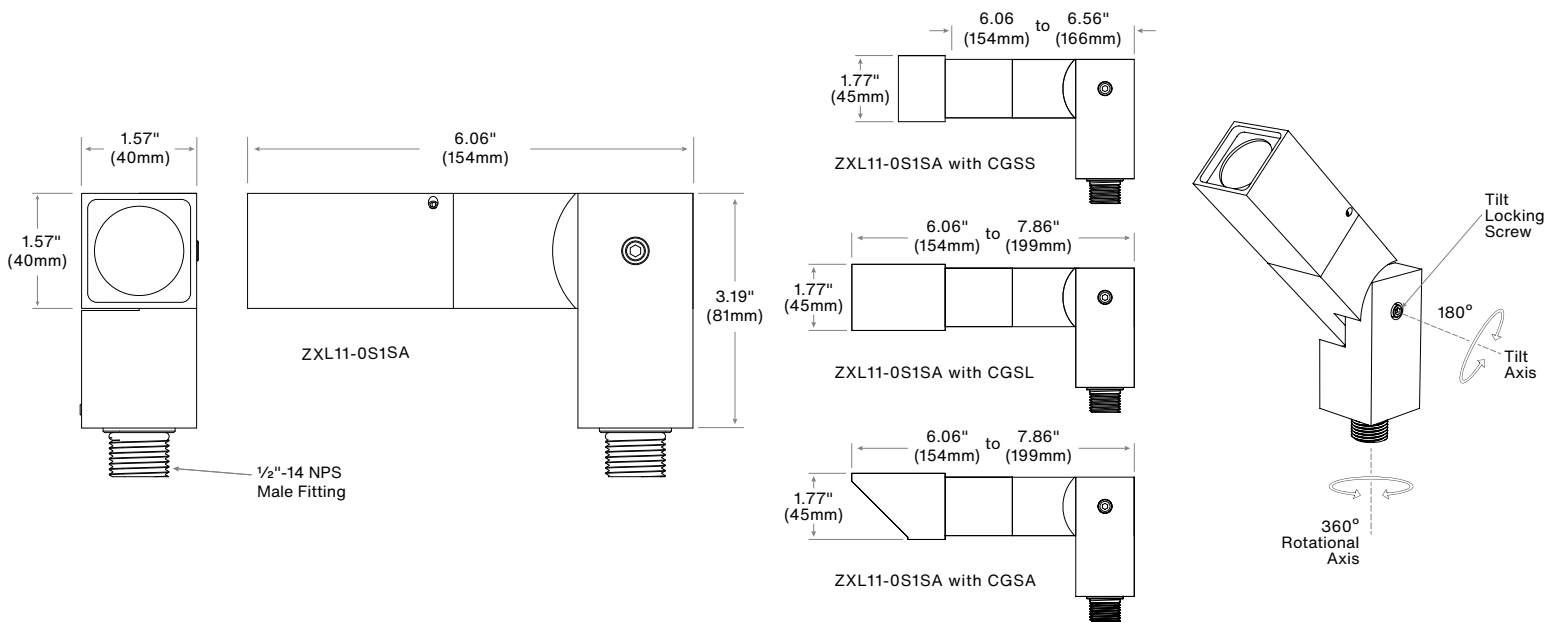

PRODUCT DRAWINGS

ZXL11-0S1SA
Standard

ZXL11-0S1FA
Finned

ZXL11-0S1S

ZXL11-0S1F

OPTIONS & ACCESSORIES

OPTIONAL GLARE SHIELD

For use with Square Hood,
fastened with Set Screw