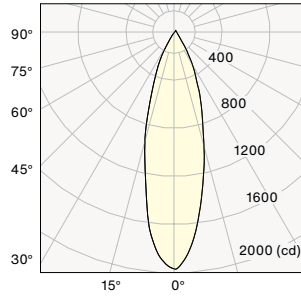

EL

ET

Sign Light Arm: Please reference the Sign & Pole Mounting section in [Accessories](#) on our website.

Notes:

PHOTOMETRY & ENERGY DATA

ZXL11 Square (Narrow)

Input Power	8.1W
Color Temperature (CCT)	3000K
Color Rendering Index (Ra)	80
Beam Angle	28.7°
Max. Candlepower	1964cd
Delivered Lumens	636lm
Efficacy	78lm/W

Polar Graph - Intensity

Cone of Light - Illuminance

Center Beam (fc)	Beam Diameter	Distance
491	1.0'	2.0'
123	2.0'	4.0'
55	3.0'	6.0'
31	4.0'	8.0'
20	5.0'	10.0'

1/2 Beam Angle: 28.7°

ZXL11 Square (Medium)

Input Power	8.1W
Color Temperature (CCT)	3000K
Color Rendering Index (Ra)	80
Beam Angle	39.2°
Max. Candlepower	1383cd
Delivered Lumens	632lm
Efficacy	78lm/W

Polar Graph - Intensity

Cone of Light - Illuminance

Center Beam (fc)	Beam Diameter	Distance
346	1.4'	2.0'
86	2.9'	4.0'
38	4.3'	6.0'
22	5.7'	8.0'
14	7.1'	10.0'

1/2 Beam Angle: 39.2°

ZXL11 Square (Wide)

Input Power	8.1W
Color Temperature (CCT)	3000K
Color Rendering Index (Ra)	80
Beam Angle	56.9°
Max. Candlepower	811cd
Delivered Lumens	675lm
Efficacy	83lm/W