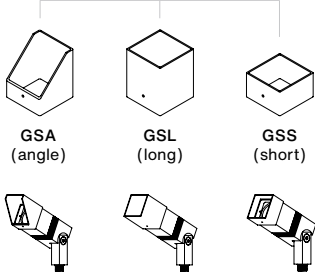

PRODUCT DRAWINGS

ZXL11-0S1SA
Standard

ZXL11-0S1FA
Finned

ZXL11-0S1S

ZXL11-0S1F

OPTIONS & ACCESSORIES

OPTIONAL GLARE SHIELD

For use with Square Hood,
fastened with Set Screw

GSA
(angle)

GSL
(long)

GSS
(short)

MOUNTING ACCESSORIES

Canopy Mount:

Fixture On CM3

CM2

CM1