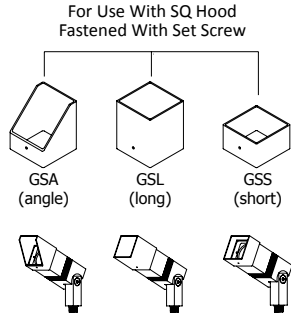

Product Options & Accessories

Optional Glare Shield