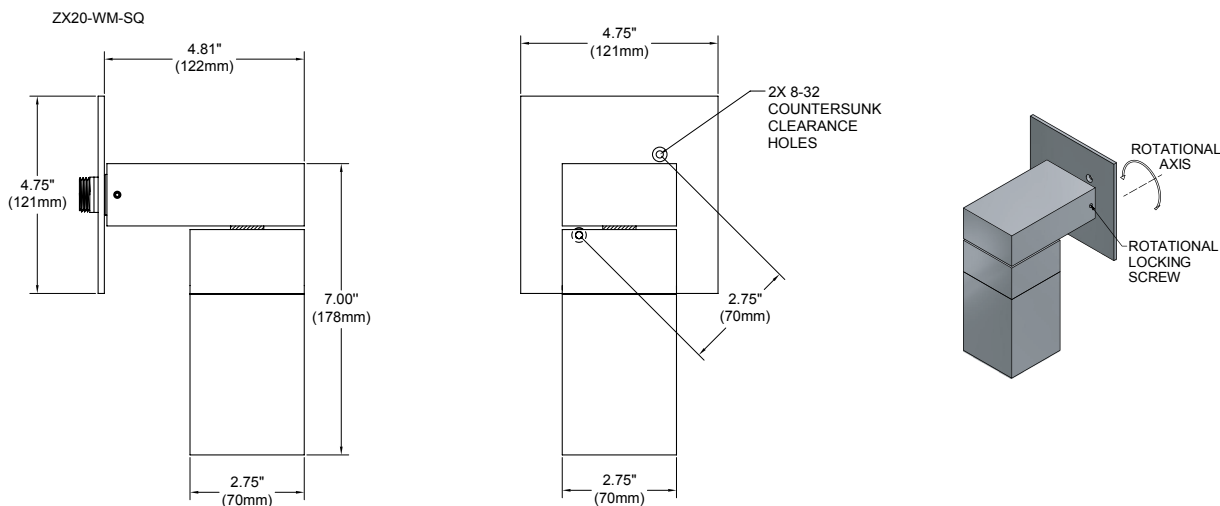

Product Drawings

NOTE: Specification and dimensions subject to change without notice.