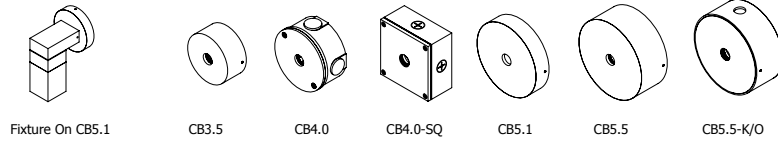

Surface Mount Box: