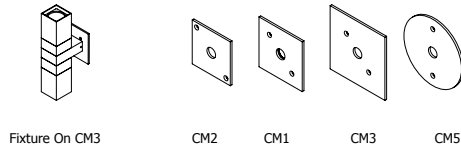

Product Drawings

NOTE: Specification and dimensions subject to change without notice.

Product Options & Accessories

Optional Glare Shield

Mounting Accessories

Canopy Plate:

Surface Mount Box:

Tree Mount: