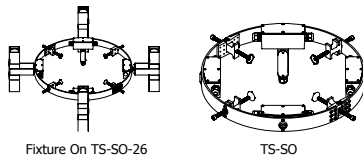

Product Drawings

NOTE: Specification and dimensions subject to change without notice.

Product Options & Accessories

Optional Glare Shield

Mounting Accessories

Canopy Plate:

Surface Mount Box:

Tree Mount: