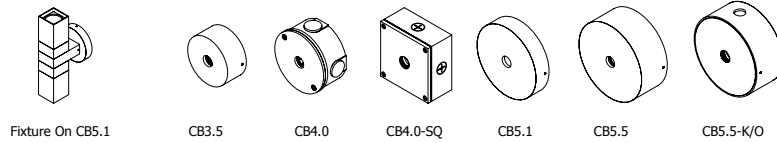

Product Drawings

NOTE: Specification and dimensions subject to change without notice.

Product Options & Accessories

Optional Glare Shield

Mounting Accessories

Canopy Plate:

Surface Mount Box:

Tree Mount: