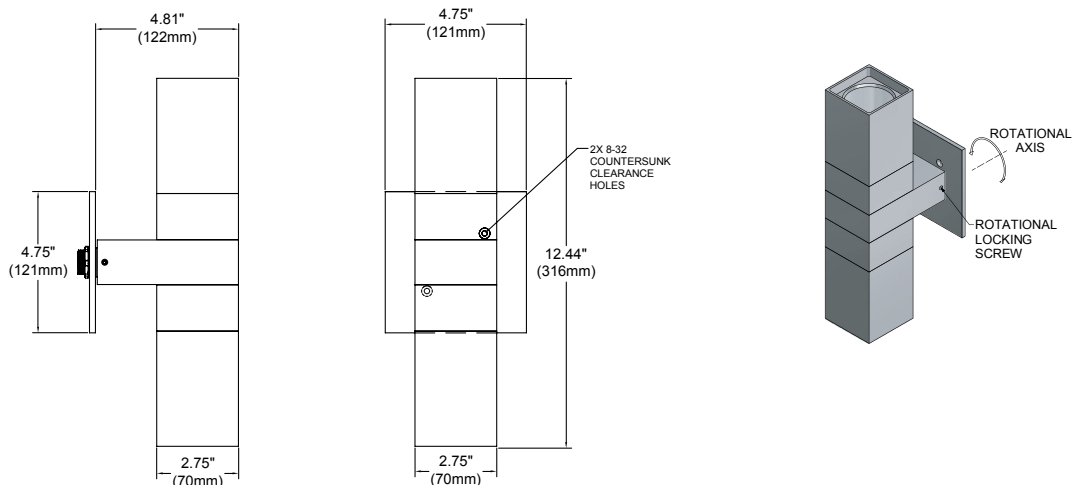

Product Drawings

NOTE: Specification and dimensions subject to change without notice.