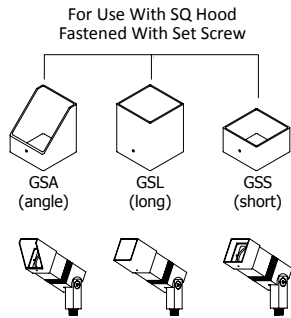

Specification

Materials: Machined from billet 6061-T6 corrosion resistant aluminum with 304 stainless steel hardware. Available in 304/316 stainless steel or 360 brass upon request.

Glare Shield: 3 optional glare shields(GSL-long, GSA-angled GSS-short) for additional glare control. See page 2 for details.

Optical Accessories: Accepts up to 3 accessory pieces (hexcel louver, optical lenses, dichroic color filters, etc.). Secured in place with metal snap ring.

Mounting Accessory: Utilizes 2x 8-32 UNC machine screws (provided) to attach to a standard octagon recessed back box (provided by others).

Ordering Guide

EXAMPLE: ZX20-WM2-SQ-SOI- GSL - 120V - 01607 - BK - LVR - CM3
ZX20-WM2-SQ - GSL - 120V - 0 - BK - LVR - CM3

SERIES	MATERIAL	OPTIONAL GLARE SHIELD	VOLTAGE	OPTIONAL LAMP	FINISH	OPTIONAL, SELECT UP TO 3 OPTIC ACCESSORIES	OPTIONAL MOUNTING ACCESSORIES
ZX20-WM2-SQ HALOGEN	BLANK Aluminum(Standard) NBR Natural Brass NSS Natural Stainless Steel CU Natural Copper	GSL GSA GSS	120V 230V	0--NONE XXXXXX SORAA® LAMP CODE (5 DIGIT SORAA CAT. NO*)	Standard BK Black Powder Coat BZ Bronze Powder Coat WT White Powder Coat Premium ABK Anodized Black ACL Anodized Clear CC Custom Powder Coat	LVR Hexcel Louver OSL Overall Spread Lens LSL Linear Spread Lens SQL Solite Soft Focus DF Dichroic Filter	See page 2 for quick reference, or " Accessories " link for detailed specification.
ZX20-WM2-SQ-SOI SORAA®							

Product Drawings

NOTE: Specification and dimensions subject to change without notice.

Product Options & Accessories

Optional Glare Shield

Mounting Accessories

Canopy Plate:

Surface Mount Box:

Tree Mount: