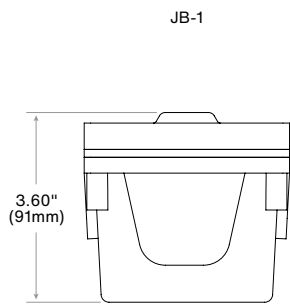

PRODUCT DRAWINGS

Notes: