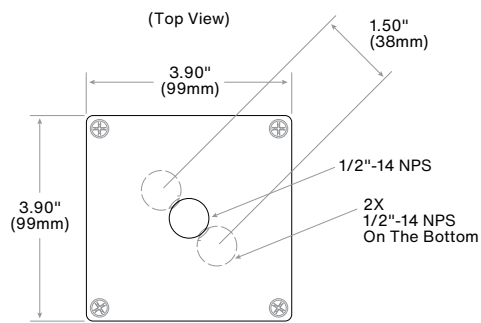

PRODUCT DRAWINGS

Notes: