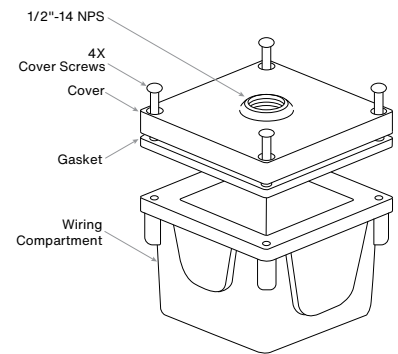

JB-1

ACCESSORIES | Ground Mount / Junction Box

FEATURES

- Brass j-box for in-grade wire connections, great for concrete pour installation.
- Two Bottom Entries, 1/2"-14 NPS. One 1/2"-14 NPS hub on Top Plate.
- Side wall accommodates one conduit entry per side. Available upon request.
- Neoprene gasket provides excellent hermetical seals.

Junction Box: JB-1-NBR

SPECIFICATIONS

Materials

Cast brass. Stainless steel fasteners.

Mounting

Accepts 1/2"-14 NPS male fitting.

Finish

Natural brass.

ORDERING CODE

CODE: **JB-1-NBR**

MODEL	FINISH
JB-1	NBR
JB1 Series Ground Mount Junction Box	NBR Natural Brass

PRODUCT DRAWINGS

Notes: