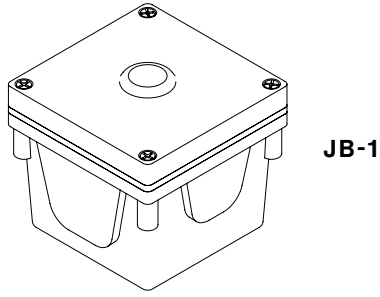

JB-1

ACCESSORIES | Ground Mount / Junction Box

FEATURES

- Brass j-box for in-grade wire connections, great for concrete pour installation.
- Two Bottom Entries, 1/2"-14 NPS. One 1/2"-14 NPS hub on Top Plate.
- Side wall accommodates one conduit entry per side. Available upon request.
- Neoprene gasket provides excellent hermetical seals.

Junction Box: JB-1-NBR

SPECIFICATIONS

Materials

Cast brass. Stainless steel fasteners.

Mounting

Accepts 1/2"-14 NPS male fitting.

Finish

Natural brass.

ORDERING CODE

CODE: **JB-1-NBR**

MODEL	FINISH
JB-1	NBR
JB1 Series Ground Mount Junction Box	NBR Natural Brass

PRODUCT DRAWINGS

Notes: