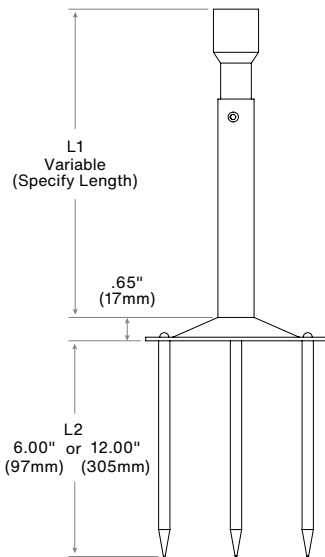

### Mounting

Accepts all 1/2"-14 NPS male fitting.

**PRODUCT DRAWINGS**

**MHVL-12-6-12**

**MHVL-LINE-12-24**

**LENGTH OPTIONS**

| Size  | L1      | L2  |
|-------|---------|-----|
| 6-12  | 6"-12"  | 6"  |
| 12-24 | 12"-24" | 12" |
| 16-32 | 16"-32" | 12" |
| 20-40 | 20"-40" | 12" |
| 24-48 | 24"-48" | 12" |