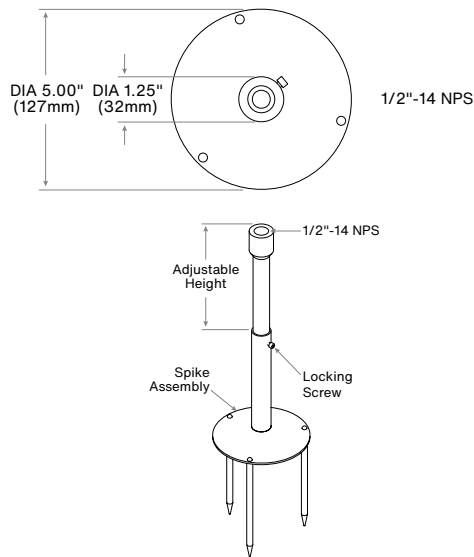

### Mounting

Accepts all 1/2"-14 NPS male fitting.

#### Installation Kit

Includes protection sleeve and ingrade brass j-box.

**PRODUCT DRAWINGS**

**MHVL-12-6-12**

**MHVL-LINE-12-24**

**LENGTH OPTIONS**

| Size  | L1      | L2  |
|-------|---------|-----|
| 6-12  | 6"-12"  | 6"  |
| 12-24 | 12"-24" | 12" |
| 16-32 | 16"-32" | 12" |
| 20-40 | 20"-40" | 12" |
| 24-48 | 24"-48" | 12" |